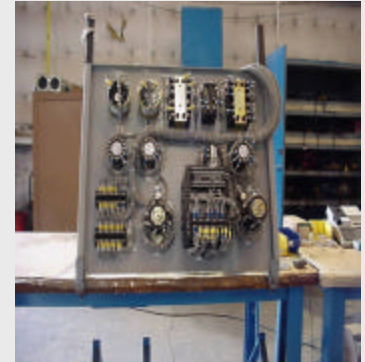

## Synchronous Motor Starter Control Door

**Project Name:**

**Doors:**

Addis, LA  
Bayport, TX  
Channelview, TX  
Freeport, TX  
Kent, WA

**Location:**

Beaumont, TX

**Completion:**

November 2003

**Governing Bodies:**

ABS, IEEE and NEC

**Services Provided:**

- Prime fabricated a new Switchgear door as a direct replacement to the OEM product that was currently in use at the customer sight.
- Prime performed the final detail engineering to allow construction of the complete assembly with newer, readily available, control components to enhance the overall operation of the synchronous motor while lessening downtime.