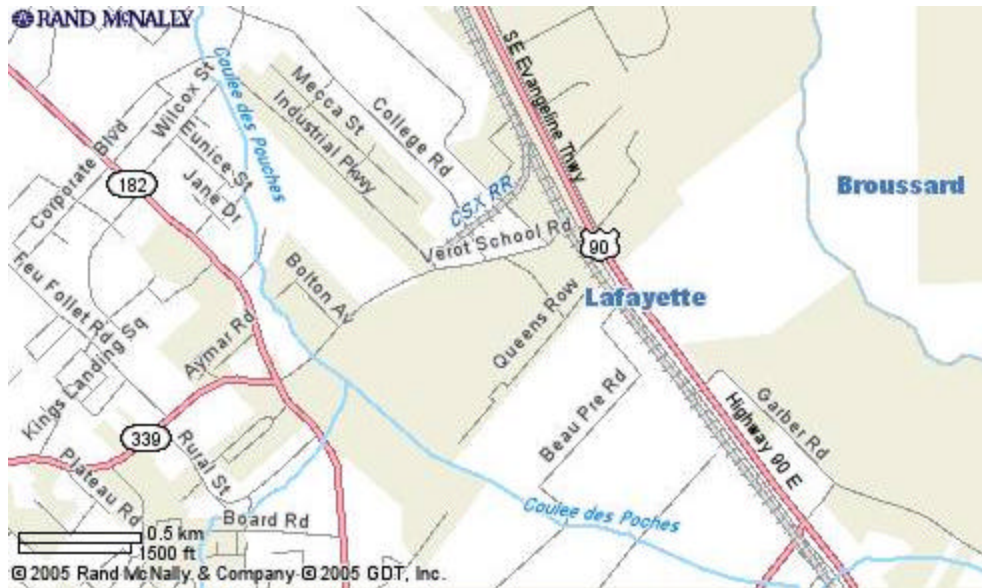

2407 SOUTH COLLEGE ROAD  
LAFAYETTE, LA 70508  
(337) 232-2343

FROM I-10 (LAFAYETTE):

EXIT ON HWY 167/HWY 90 SOUTH TOWARDS NEW IBERIA JUST PAST THE LAFAYETTE AIRPORT. TURN RIGHT AT THE TRAFFIC LIGHT ONTO VEROT SCHOOL ROAD/HWY 339 (FRANK'S CASING). TURN RIGHT AT THE 2<sup>ND</sup> ROAD WHICH IS SOUTH COLLEGE ROAD. PRIME IS THE THIRD BUILDING ON THE RIGHT.

FROM HWY 90 (NEW ORLEANS/MORGAN CITY):

TAKE HWY 90 TO LAFAYETTE. TURN LEFT AT THE TRAFFIC LIGHT ONTO VEROT SCHOOL ROAD/HWY 339 (FRANK'S CASING). TURN RIGHT AT THE 2<sup>ND</sup> ROAD WHICH IS SOUTH COLLEGE ROAD. PRIME IS THE 3<sup>RD</sup> BUILDING ON THE RIGHT.